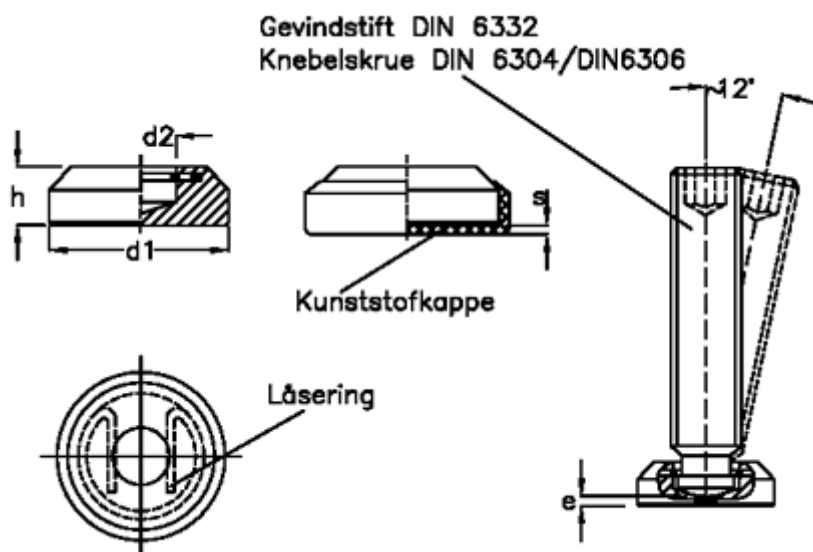

Data Sheet

Article number: 20804025A
Description: E+G Thrust pad
GN 6311.1-25-A

Measures

d1	= 25
d2	= 8.4
e	= 2.9
H	= 11
s	= 1.5
Thread	= M12